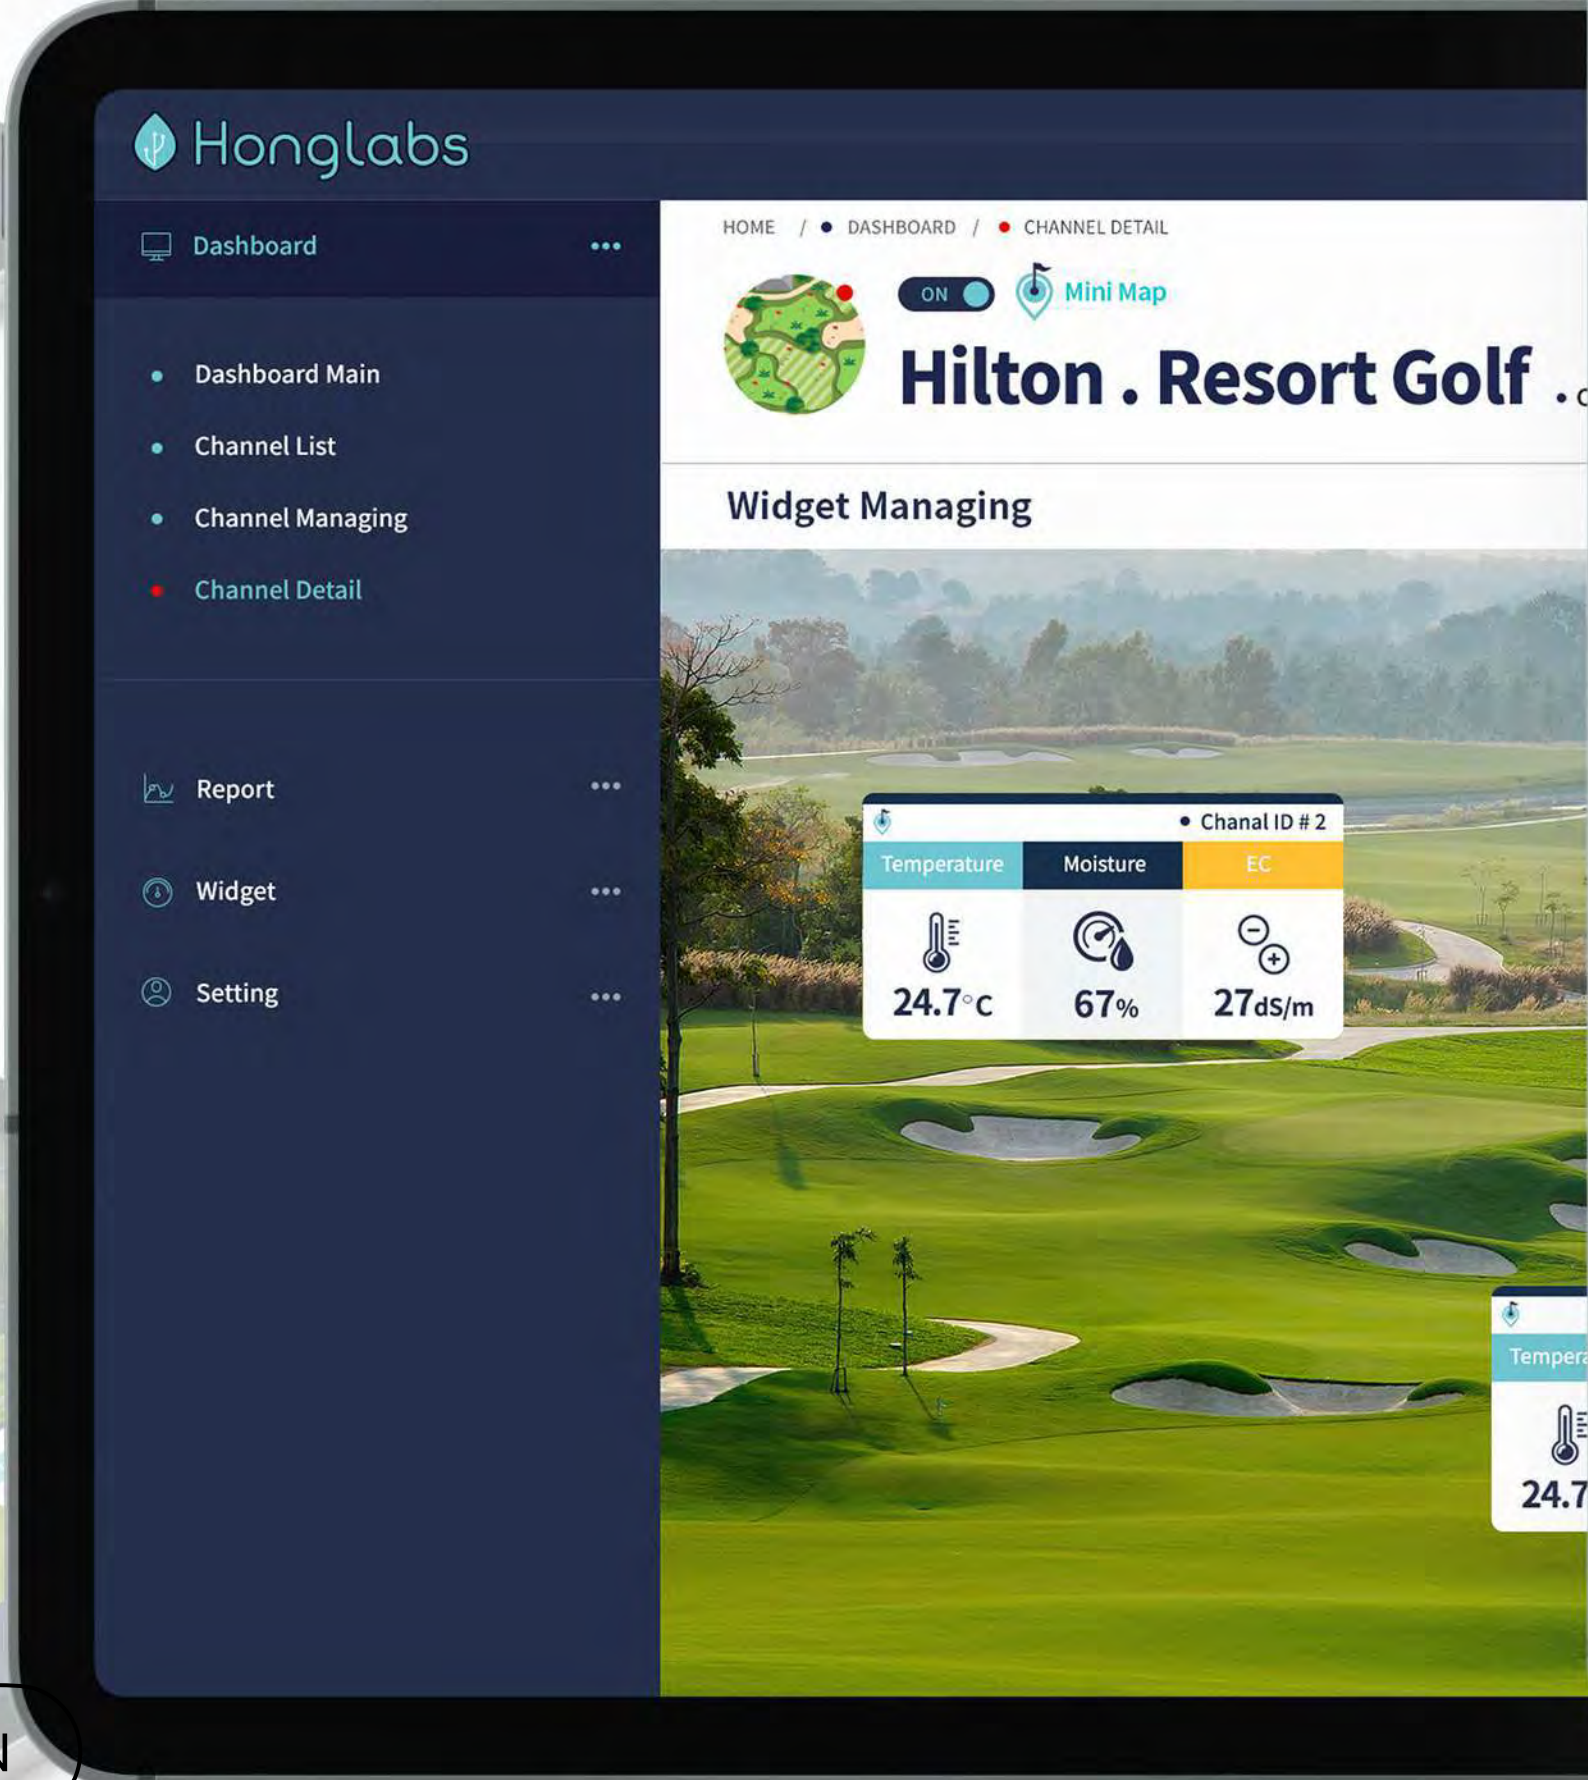

UI/UX DESIGN

ROOTEE

ROOTEE HEALTH

(주)루티헬스
스마트 웨어러블 안저카메라 ELI 자동화 안질환 검진기 UI/UX

EYE-LINKED INFORMATION UI/UX

IRAMt Admin Portal

- User Management
 - User List
 - User Attribute Management
 - User Role Management
- Device Management
- Service Management
- Connector Management
- Role Management
- History Management